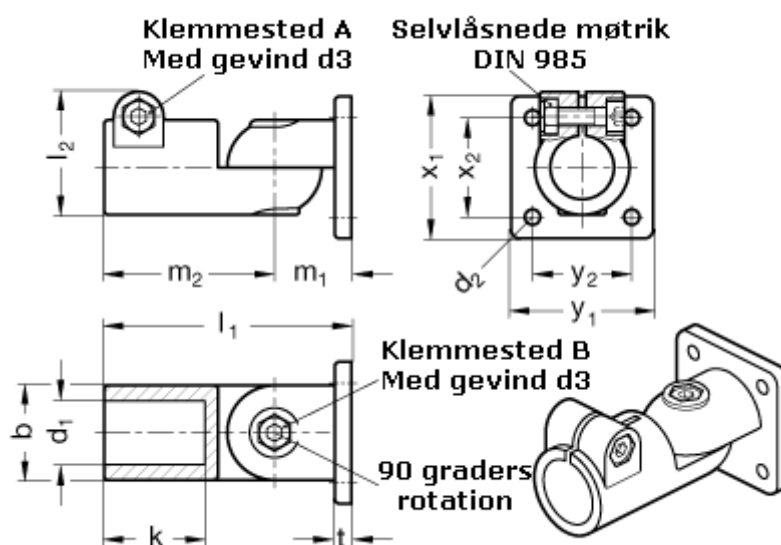

Article number: 20282B40T2BL

Description: E+G Swivel clamp connector joint
GN 282-B40-T-2-BL

Measures

b = 65	m2 = 115
d1 = B40	t = 14
d2 = 11.0	x1 = 105
d3 = M10	x2 = 74
k = 74.0	y1 = 105
l1 = 167.0	y2 = 74
l2 = 77.5	
m1 = 52.0	